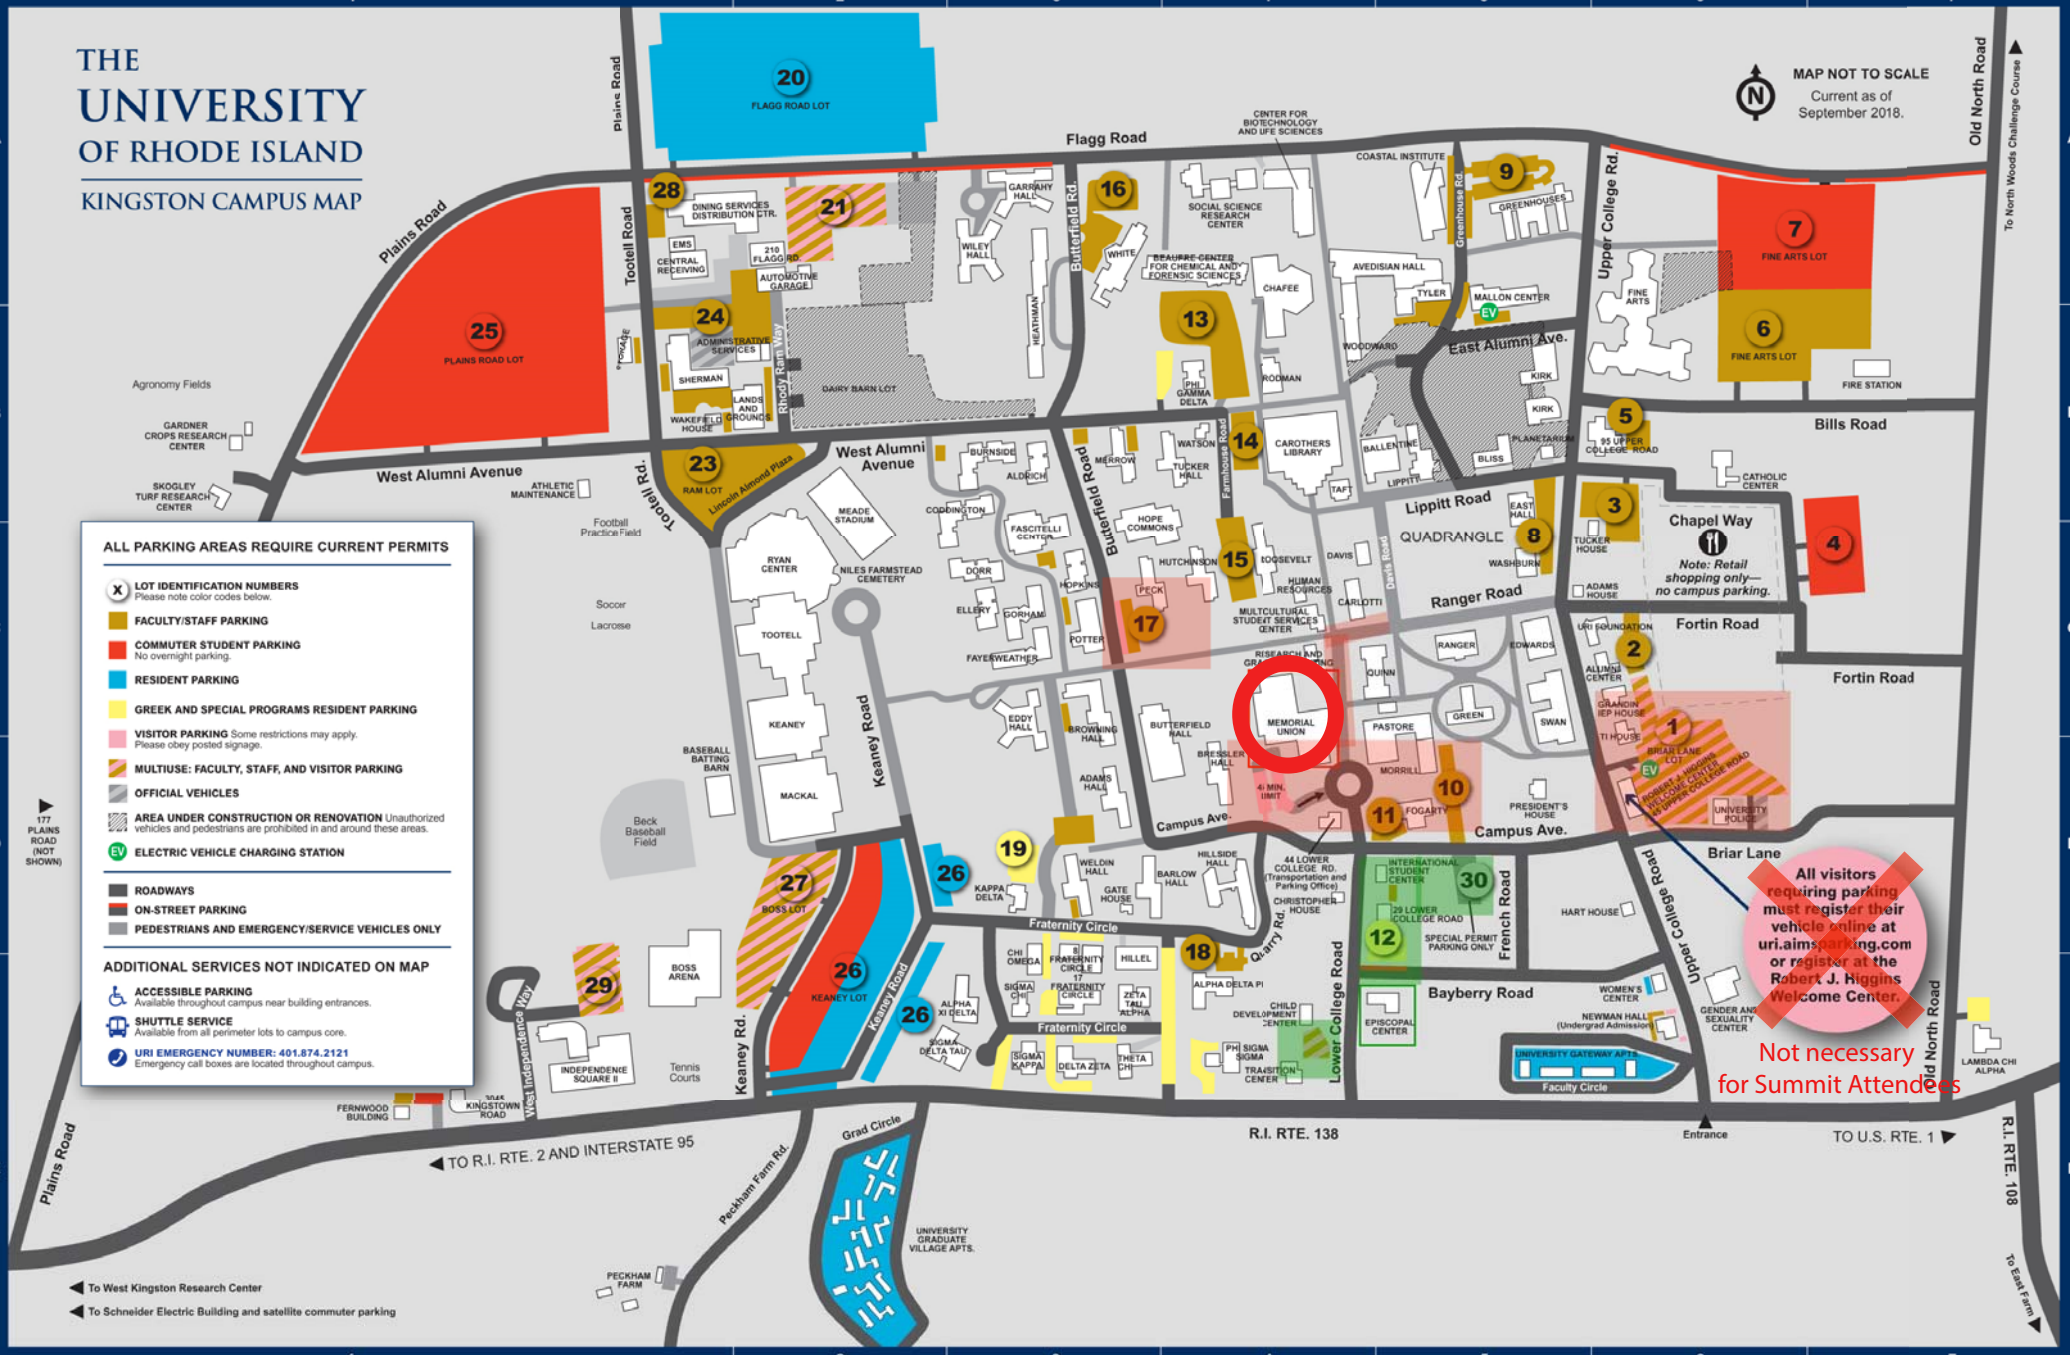

## KINGSTON CAMPUS MAP

MAP NOT TO SCALE  
Current as of September 2018.

### ALL PARKING AREAS REQUIRE CURRENT PERMITS

- X LOT IDENTIFICATION NUMBERS**  
Please note color codes below.
- FACULTY/STAFF PARKING** (Yellow)
- COMMUTER STUDENT PARKING** (Red)
- RESIDENT PARKING** (Blue)
- GREEK AND SPECIAL PROGRAMS RESIDENT PARKING** (Light Blue)
- VISITOR PARKING** (Pink)  
Some restrictions may apply. Please obey posted signage.
- MULTIUSE: FACULTY, STAFF, AND VISITOR PARKING** (Orange)
- OFFICIAL VEHICLES** (Green)
- AREA UNDER CONSTRUCTION OR RENOVATION** (Grey hatched)  
Unauthorized vehicles and pedestrians are prohibited in and around these areas.
- EV ELECTRIC VEHICLE CHARGING STATION** (EV icon)
- ROADWAYS** (Grey line)
- ON-STREET PARKING** (Red line)
- PEDESTRIANS AND EMERGENCY/SERVICE VEHICLES ONLY** (Grey line)

- ### ADDITIONAL SERVICES NOT INDICATED ON MAP
- ACCESSIBLE PARKING**  
Available throughout campus near building entrances.
  - SHUTTLE SERVICE**  
Available from all permit lots to campus core.
  - URI EMERGENCY NUMBER: 401.874.2121**  
Emergency call boxes are located throughout campus.

▲ To West Kingston Research Center  
▲ To Schneider Electric Building and satellite commuter parking

Old North Road  
To North Woods Challenge Course

R.I. RTE. 108  
To East Farm